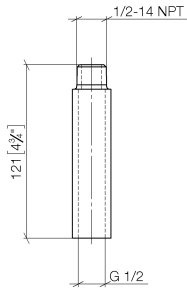

## Concealed adapter -

---

35 080 970

- NPT outlet

## Concealed adapter -

---

35 080 970

mm [inches]

Concealed adapter -

---

35 080 970